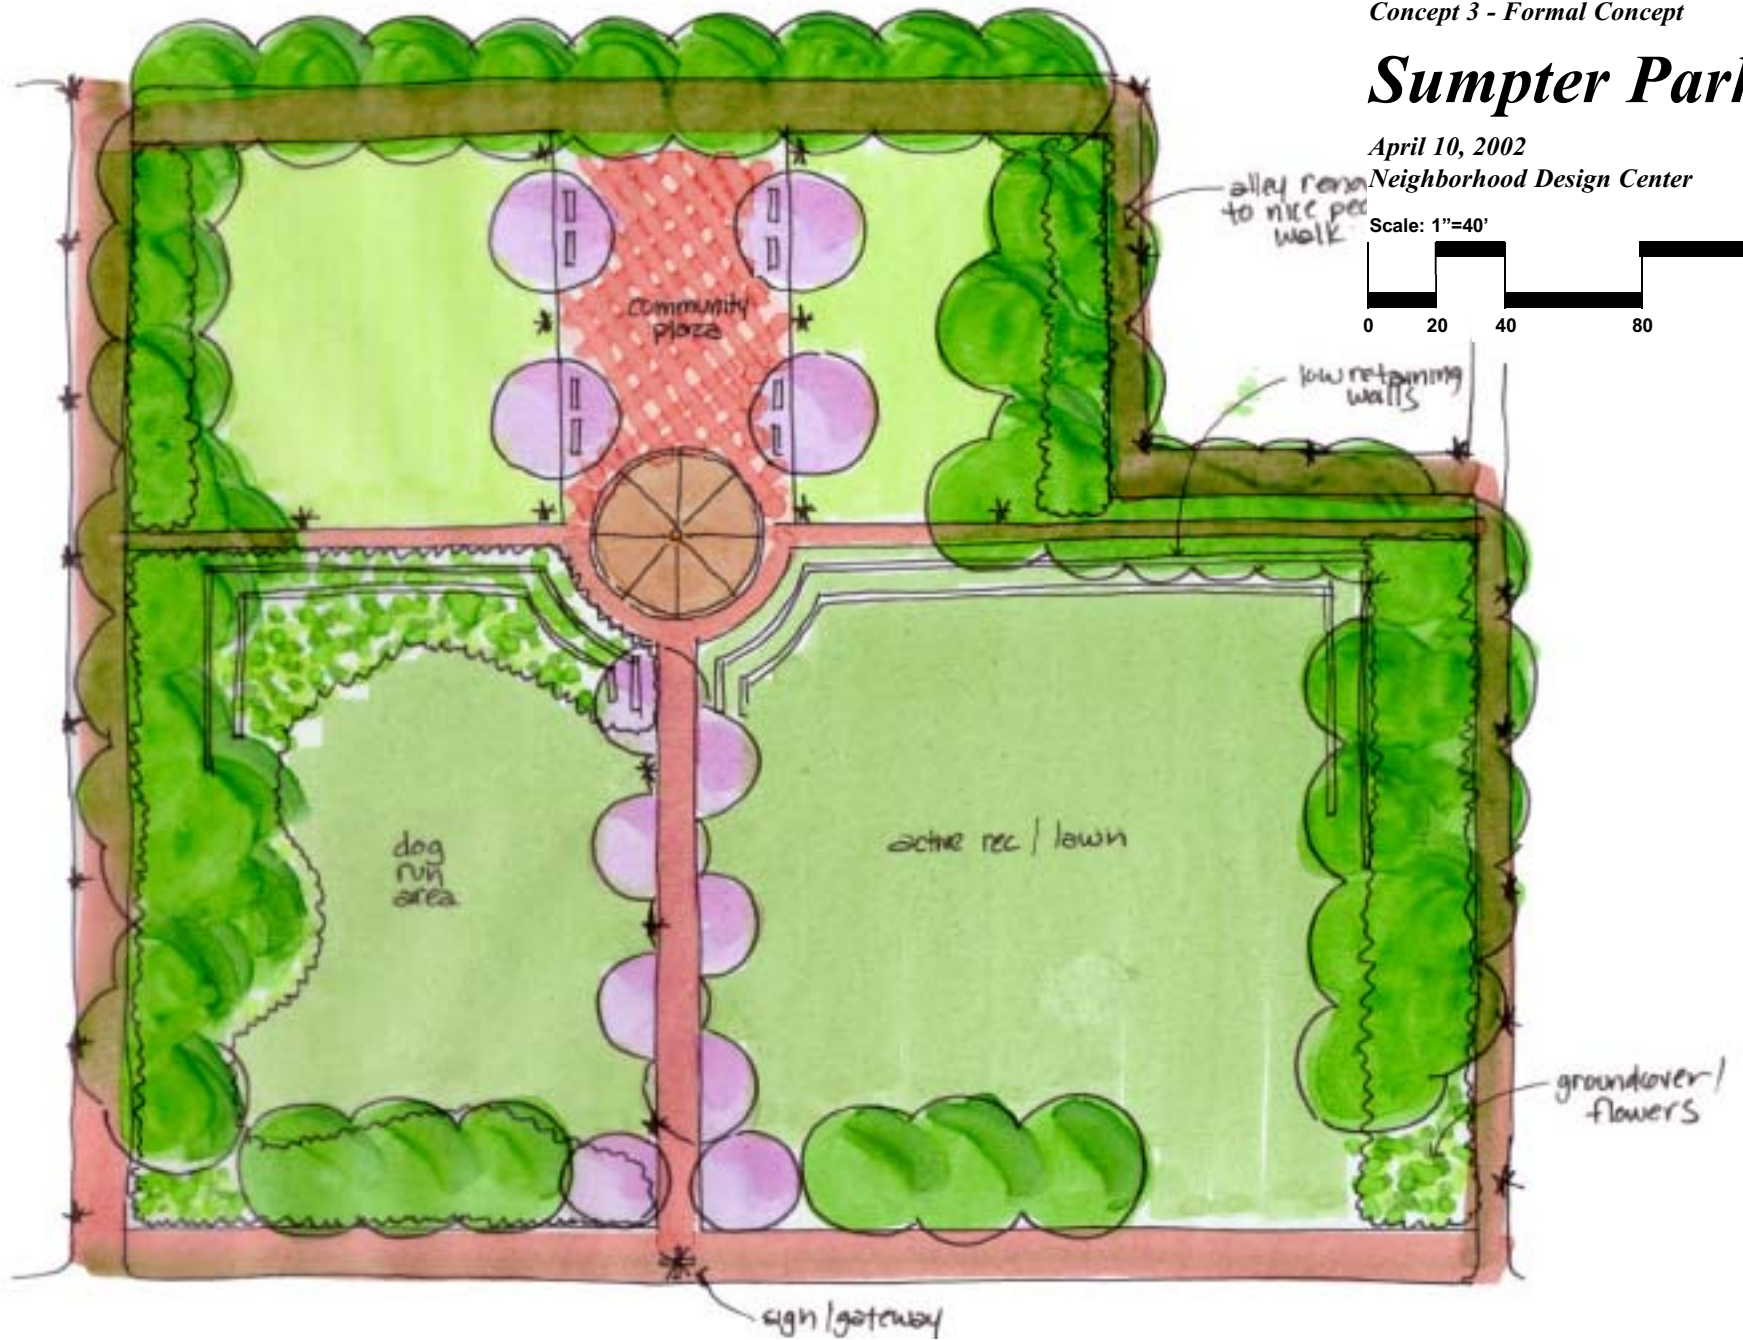

Concept 3 - Formal Concept

Sumpter Park

April 10, 2002

Neighborhood Design Center

Scale: 1"=40'

Concept 2 - Informal Concept

Sumpter Park

April 10, 2002

Neighborhood Design Center

Scale: 1"=40'

Concept 1 - Basic Site Improvements

Sumpter Park

April 10, 2002

Neighborhood Design Center

Scale: 1"=40'