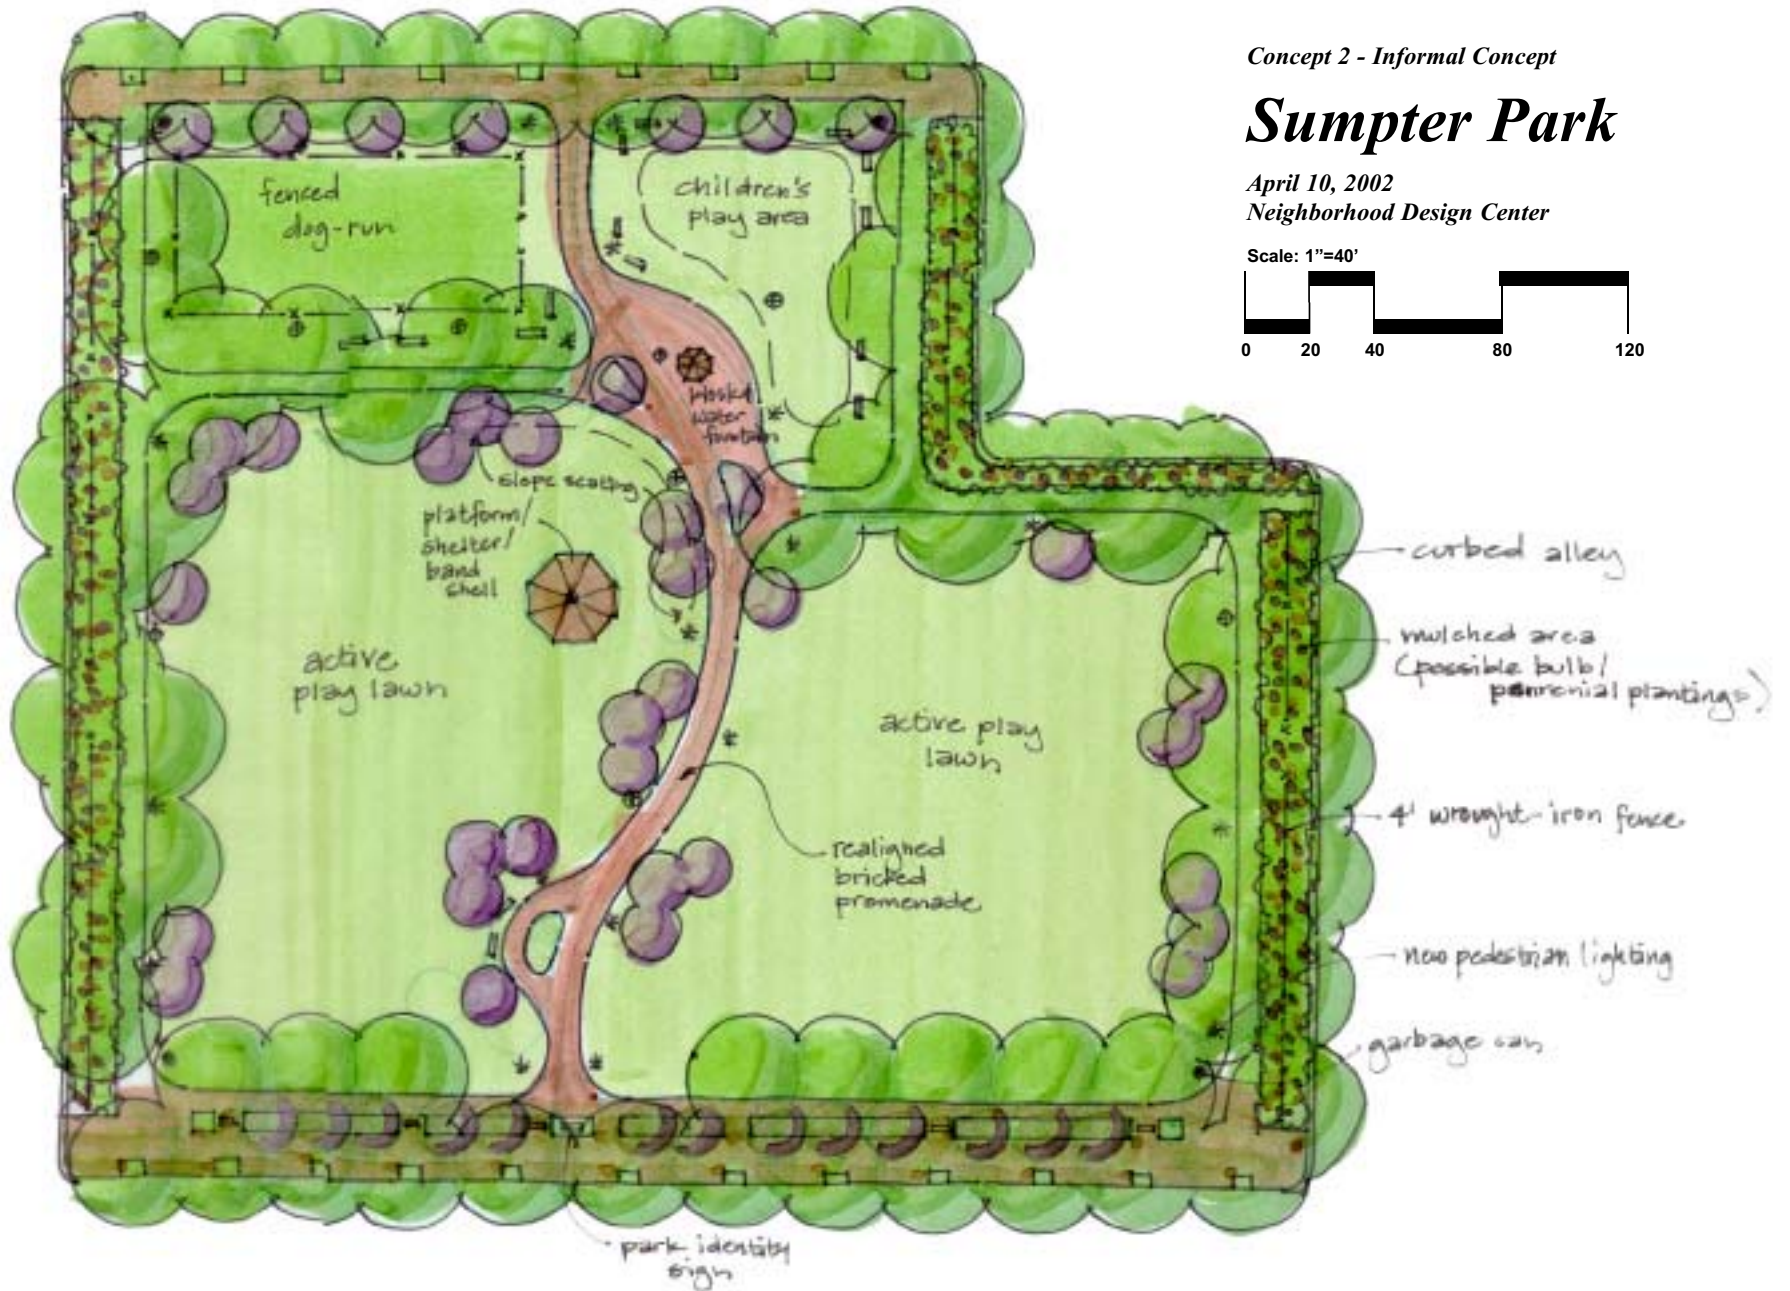

Concept 3 - Formal Concept

Sumpter Park

April 10, 2002

Neighborhood Design Center

Scale: 1"=40'

Concept 2 - Informal Concept

Sumpter Park

April 10, 2002

Neighborhood Design Center

Scale: 1"=40'

Concept 1 - Basic Site Improvements

Sumpter Park

April 10, 2002

Neighborhood Design Center

Scale: 1"=40'